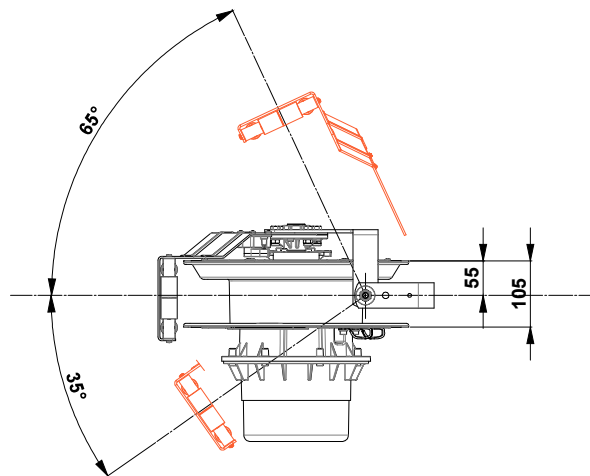

TIPI DI INSTALLAZIONE INSTALLATION TYPES

1

MANUAL USE

2

CABLE REEL ON MOBILE APPLICATION

3

CABLE REEL ON MOBILE APPLICATION,

2 DIRECTION UNCOILING

Fornito da assemblare

SWIVELLING BRAKET

This bracket is suitable only if the cable reel is manually used. To be installed with roller cable guide 1406

Delivered unassembled

Codice
Code

1403

OPTIONALS

STAFFA FISSA