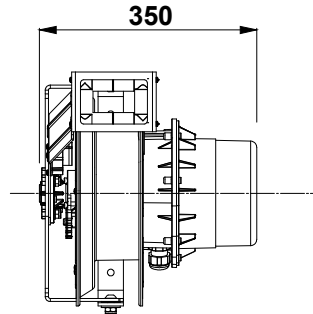

For further information please contact our technical department

	Numero conduttori Number of cores		8
	Sezione Cross section	mm ²	2,5
	Tipo di cavo Cable type		H05 VV-F
	Lunghezza Length	m	12 + 2
	Portata collettore Slipring capacity	A	20
	Corrente max Max current	A	7,5
	Diametro cavo Cable diameter	mm	14
	Peso cavo Cable weight	(g/m)	350

Fornito da assemblare

SWIVELLING BRAKET

This bracket is suitable only if the cable reel is manually used. To be installed with roller cable guide 1406

Delivered unassembled

Codice
Code

1403

OPTIONALS

STAFFA FISSA