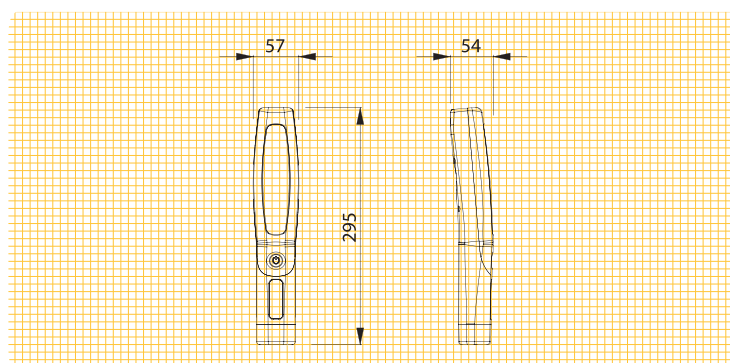

- Luminous source COB Led
- Protected soft touch switch
- Rotating hook
- Available in 100-230 or 12-24 V power supply, with or without cable

GER TECHNISCHE MERKMALE

- Lichtquelle: COB LED
- Soft-touch Schalter
- Verstellbarer Haken
- Erhältlich in 100-230 oder 12-24 V Stromversorgung, mit oder ohne Kabel

FRA CARACTERISTIQUES TECHNIQUES

- Source de lumière: Led COB
- Interrupteur soft touch, protégé
- Crochet orientable
- Disponibles en alimentation 100-230 ou 12-24 V, avec ou sans câble

ESP CARACTERISTICAS TECNICAS

- Fuente de luz: Led COB
- Interruptor blando protegido.
- Gancho orientable.
- Disponible en alimentacion 100-230 o 12-24 V, con o sin cable

ART.	330/10 230V	330 230V	330/10 24V	330 24V
Description	Lamp with cable	Lamp without cable	Lamp with cable	Lamp without cable
Light source	COB LED	COB LED	COB LED	COB LED
Power	3,5 W	3,5 W	3,5 W	3,5 W
Lamp protection degree	IP64	IP64	IP64	IP64
Cable length	10 m	/	10 m	/
Cable type	H05 RN-F	/	H05 RN-F	/
Supply voltage	100-240V	100-240V	12-24Vdc-ac	12-24Vdc-ac
	130	130	130	130
	360x120x95 mm 1,2 Kg	360x120x95 mm 0,6 Kg	360x120x95 mm 1,2 Kg	360x120x95 mm 0,6 Kg

SPARE PARTS

ART. 344/VY

Transparent cover / Calotte transparente /
Durchsichtige Abdeckplatte / Casquete transparente.

CAUTION: Use with different feedings damages the lamp and no warranty will be applied.

ATTENTION: Courants différents endommagent la baladeuse et la garantie n'est plus valable.

DIMENSIONS

EN 60598-1 EN 60598-2-8
EN 60335-1

2014/35/UE 2014/30/UE
2011/65/UE