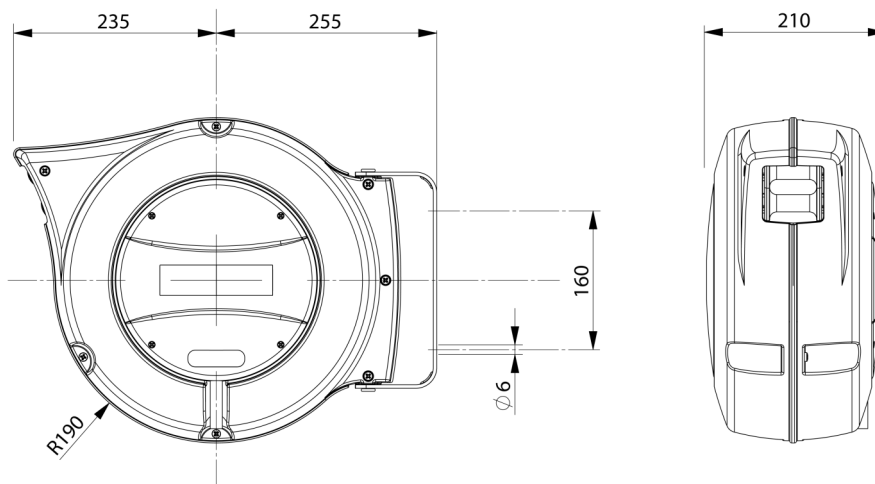

ZECA

TECHNICAL EXCELLENCE. SINCE 1929.

HOSE REELS SERIES AL BLACK

ART. AL83/8/B

Hose length (m)
16

Hose internal diameter (mm)
8 mm (5/16")

Tube type
KPU

Maximum pressure
15 bar

TECHNICAL DATA

| Article | Hose internal diameter (mm) | Hose length (m) | Cut length (m) | Maximum pressure | End fitting | Temperature | Incoming connection | Tube type | Color | Tube colour | Fluid type |
|----------|-----------------------------|-----------------|----------------|------------------|-------------|-------------|---------------------|-----------|-------|-------------|-------------|
| AL83/8/B | 8 mm (5/16") | 16 | 1.5 | 15 bar | 1/4" M BSP | -5°C/+50°C | NO | KPU | BLACK | BLUE | Air - Water |

OVERALL DIMENSIONS

Technical features

- KPU and FLEX hose
- Die-cast aluminum structure painted with epoxy powders.
- Metal fixing bracket, adjustable.
- Automatic device to stop the tube at the desired length, which can be disconnected if necessary
- 5 year warranty

OPTIONAL
ACCESSORIES AND
SPARE PARTS

ART. AL83-AM85/SR

Safety Return

Safety Return allows the hose to be rewound slowly, preventing dangerous recoil should the hose get out of the operator's hand. Safety Return is an optional braking device for the Zeca AL83 series.