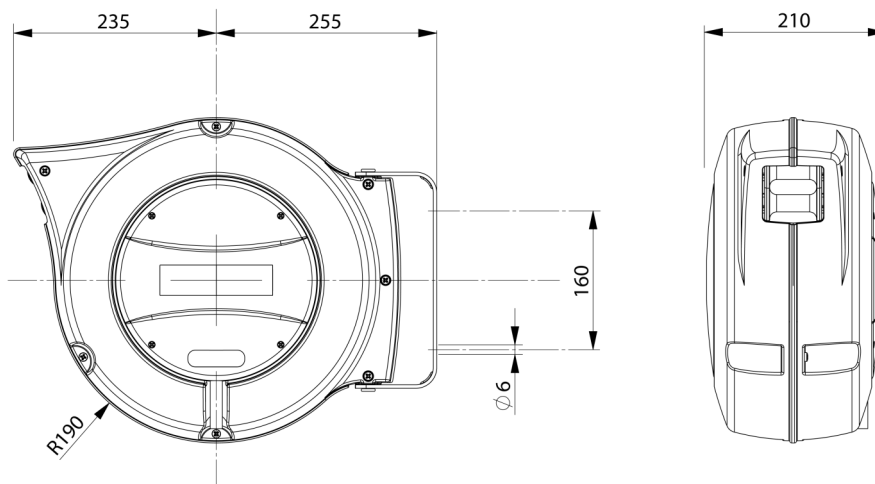

ZECA

TECHNICAL EXCELLENCE. SINCE 1929.

HOSE REELS

SERIES AL BLACK

ART. AL83/8/B SAFE

Hose length (m)
16

Hose internal diameter (mm)
8 mm (5/16")

Tube type
KPU SAFE

Maximum pressure
15 bar

TECHNICAL DATA

Article	Hose internal diameter (mm)	Hose length (m)	Cut length (m)	Maximum pressure	End fitting	Temperature	Incoming connection	Tube type	Color	Tube colour	Fluid type
AL83/8/B SAFE	8 mm (5/16")	16	1.5	15 bar	3/8" MBSP	-5°C/+50°C	NO	KPU SAFE	BLACK	GREEN LIME	Air - Water

OVERALL DIMENSIONS

Technical features

- KPU and FLEX hose
- Die-cast aluminum structure painted with epoxy powders.
- Metal fixing bracket, adjustable.
- Automatic device to stop the tube at the desired length, which can be disconnected if necessary
- 5 year warranty

OPTIONAL
ACCESSORIES AND
SPARE PARTS

ART. AL83-AM85/SR

Safety Return

Safety Return allows the hose to be rewound slowly, preventing dangerous recoil should the hose get out of the operator's hand. Safety Return is an optional braking device for the Zeca AL83 series.