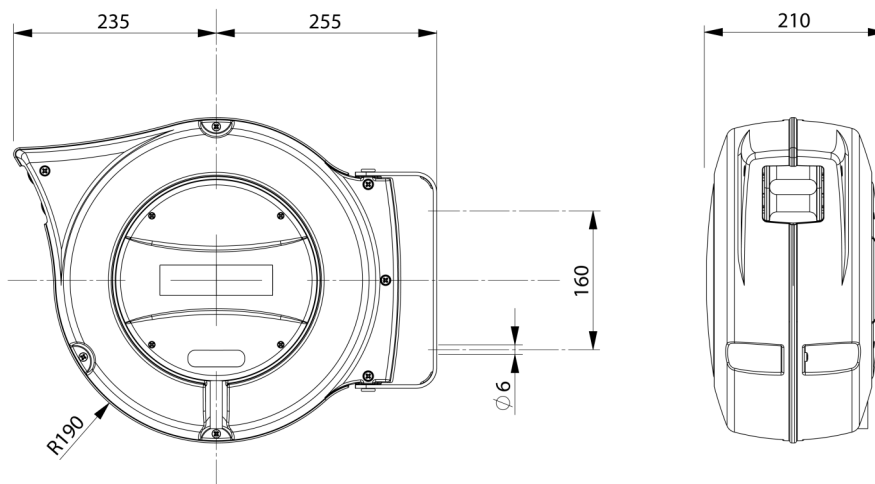

### ART. AL83/10/B SAFE

Hose length (m)  
**16**

Hose internal diameter (mm)  
**10 mm (3/8")**

Tube type  
**KPU SAFE**

Maximum pressure  
**15 bar**

### TECHNICAL DATA

Article	Hose internal diameter (mm)	Hose length (m)	Cut length (m)	Maximum pressure	End fitting	Temperature	Incoming connection	Tube type	Color	Tube colour	Fluid type
<b>AL83/10/B SAFE</b>	10 mm (3/8")	16	1.5	15 bar	3/8" MBSP	-5°C/+50°C	NO	KPU SAFE	BLACK	GREEN LIME	Air - Water

## OVERALL DIMENSIONS