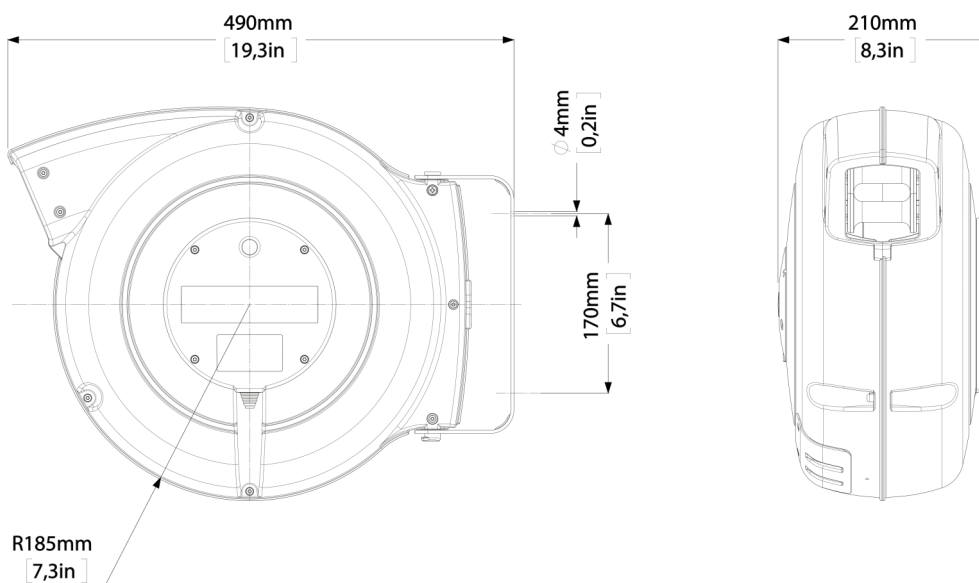

ZECA

TECHNICAL EXCELLENCE. SINCE 1929.

HOSE REELS

SERIE 805

ART. 805/8/B SAFE

Hose length (m)
16

Hose internal diameter (mm)
8 mm (5/16")

Tube type
KPU SAFE

Maximum pressure
15 bar

TECHNICAL DATA

Article	Hose internal diameter (mm)	Hose length (m)	Cut length (m)	Maximum pressure	End fitting	Temperature	Incoming connection	Tube type	Color	Tube colour	Fluid type
805/8/B SAFE	8 mm (5/16")	16	1.5	15 bar	1/4" M BSP	-5°C/+50°C	NO	KPU SAFE	BLACK	GREEN LIME	Air - Water

OVERALL DIMENSIONS

Technical features

- Available with KPU and FLEX hose.
- Technopolymer structure.
- Metal fixing bracket, adjustable.
- Automatic device to stop the tube at the desired length, which can be disconnected if necessary.
- Available in yellow or silver gray color.