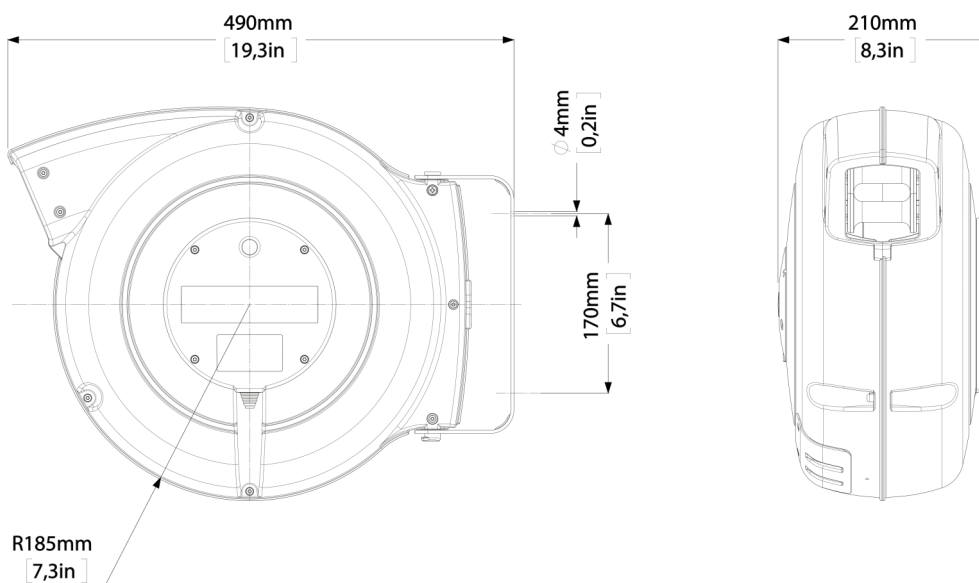

ZECA

TECHNICAL EXCELLENCE. SINCE 1929.

HOSE REELS

SERIE 805

ART. 805/10/B SAFE

Hose length (m)
16

Hose internal diameter (mm)
10 mm (3/8")

Tube type
KPU SAFE

Maximum pressure
15 bar

TECHNICAL DATA

Article	Hose internal diameter (mm)	Hose length (m)	Cut length (m)	Maximum pressure	End fitting	Temperature	Incoming connection	Tube type	Color	Tube colour	Fluid type
805/10/B SAFE	10 mm (3/8")	16	1.5	15 bar	3/8" MBSP	-5°C/+50°C	NO	KPU SAFE	BLACK	GREEN LIME	Air - Water

OVERALL DIMENSIONS

Technical features

- Available with KPU and FLEX hose.
- Technopolymer structure.
- Metal fixing bracket, adjustable.
- Automatic device to stop the tube at the desired length, which can be disconnected if necessary.
- Available in yellow or silver gray color.